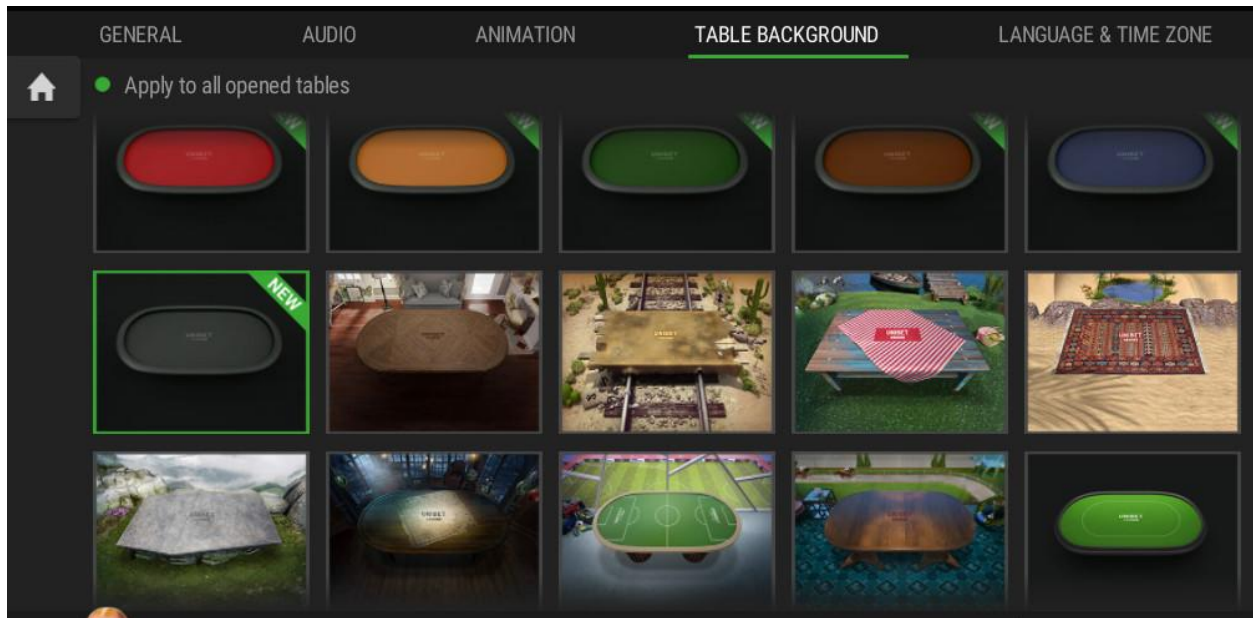

SPINPOKERBOT

Unibet

System settings

**Before starting the poker room, you need this
system setting:**

Video, How to setup:

<https://youtu.be/N0PIfyfpi6I>

Poker room settings:

GENERAL AUDIO ANIMATION TABLE BACKGROUND LANGUAGE & TIME ZONE

Colored Bet Amounts
 Notifications on tables

Casino icons on table
 Timebank starts automatically

HexaPro low chip stack warning
 Extra button

- Hand Ranking
- Leaderboard
- None

MTT themed backgrounds

GENERAL AUDIO ANIMATION TABLE BACKGROUND LANGUAGE & TIME ZONE

Home

Chip movement

Card movement

Blur folded avatars

Download and run as administrator this tool. It will take care of the size of the tables in the background.

<http://www.mediafire.com/file/2w8ac0fi41drptm/ResizeUnibet.zip/file>