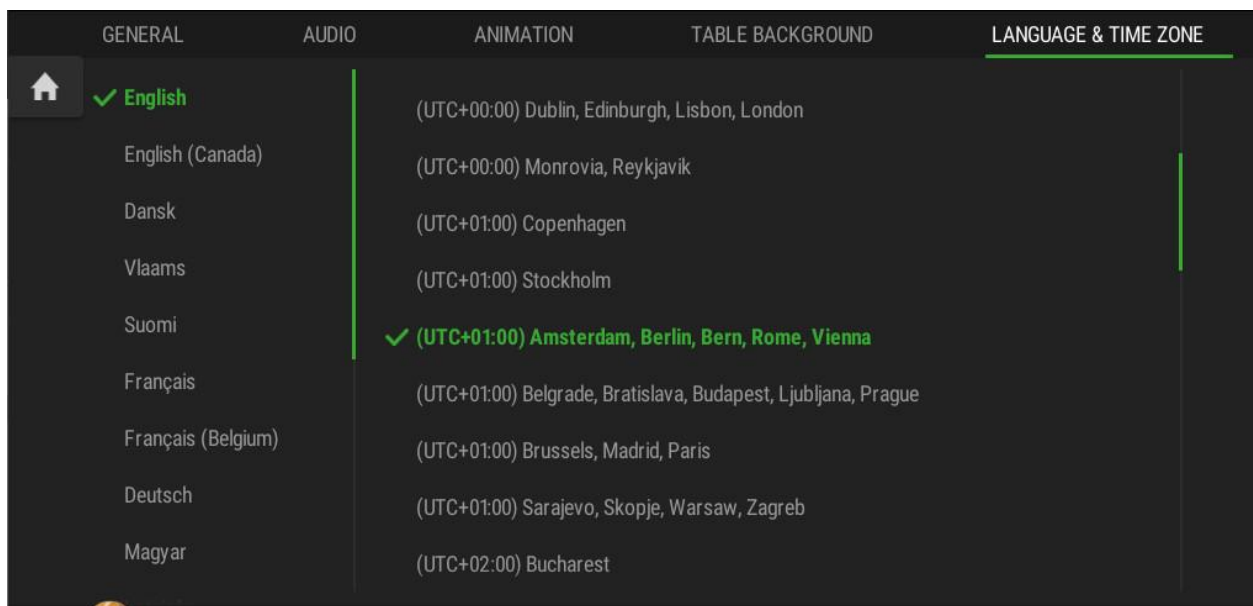

Download and run as administrator this tool. It will take care of the size of the tables in the background.