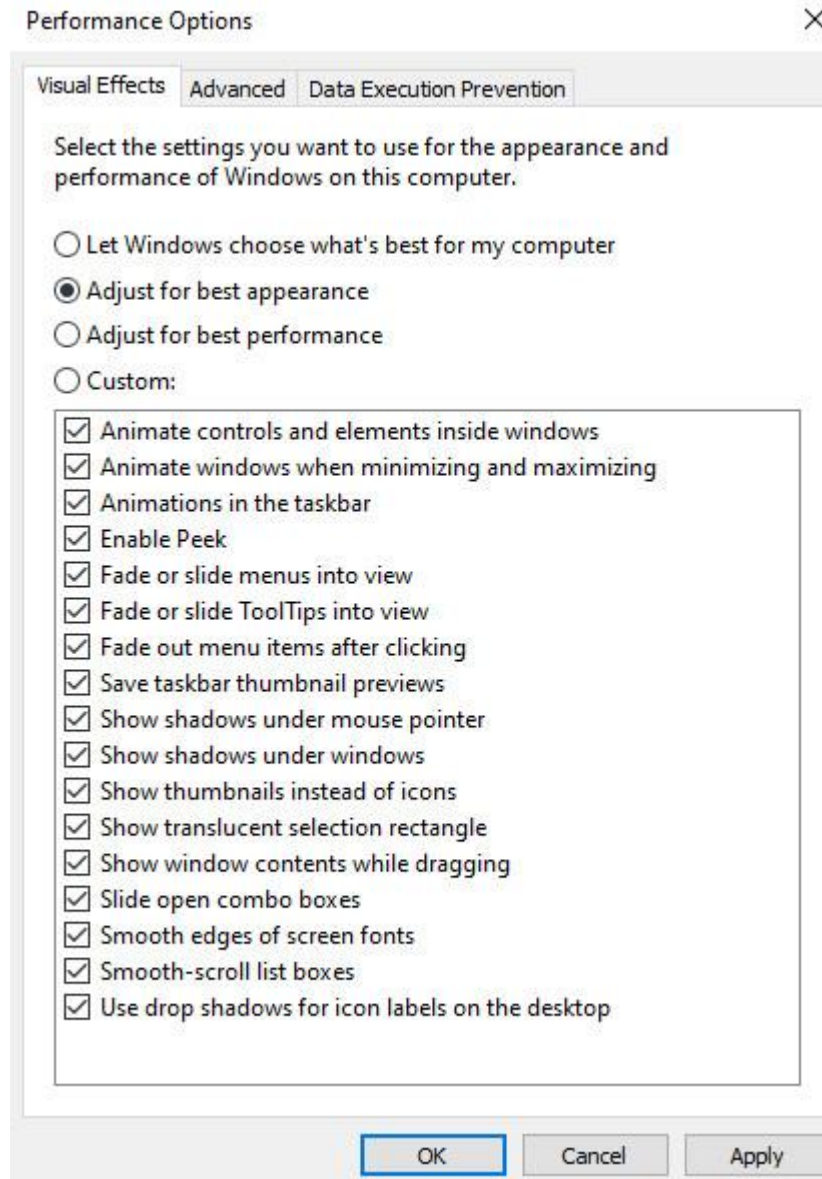

SPINPOKERBOT

Unibet

System settings

**Before starting the poker room, you need this
system setting:**

Video, How to setup:

<https://youtu.be/N0PIfyfpi6I>

Poker room settings:

GENERAL AUDIO ANIMATION TABLE BACKGROUND LANGUAGE & TIME ZONE